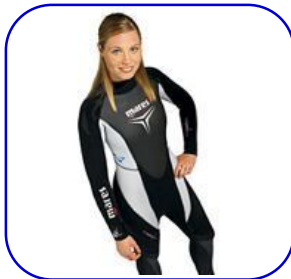

NOW: SGD \$199

Usual: SGD \$290

Mares PUCK Wrist

- * Complete RGBM dive computer
- * One button for easy operation
- * Equip on both wrist and console boots

NOW: SGD \$375

Usual: SGD \$482

Mares Liquid Skin Mask

- * 45% Softer: Unparalleled Comfort
- * 270% More Elastic: Highly Adaptable
- * Increased Field of Vision
- * New Ergo buckles assembled on skirt

NOW: SGD \$125

Usual: SGD \$168

Mares Trilastic Suit

- * Whole body in super elastic neoprene
- * Unparalleled comfort
- * Easiest donning & doffing